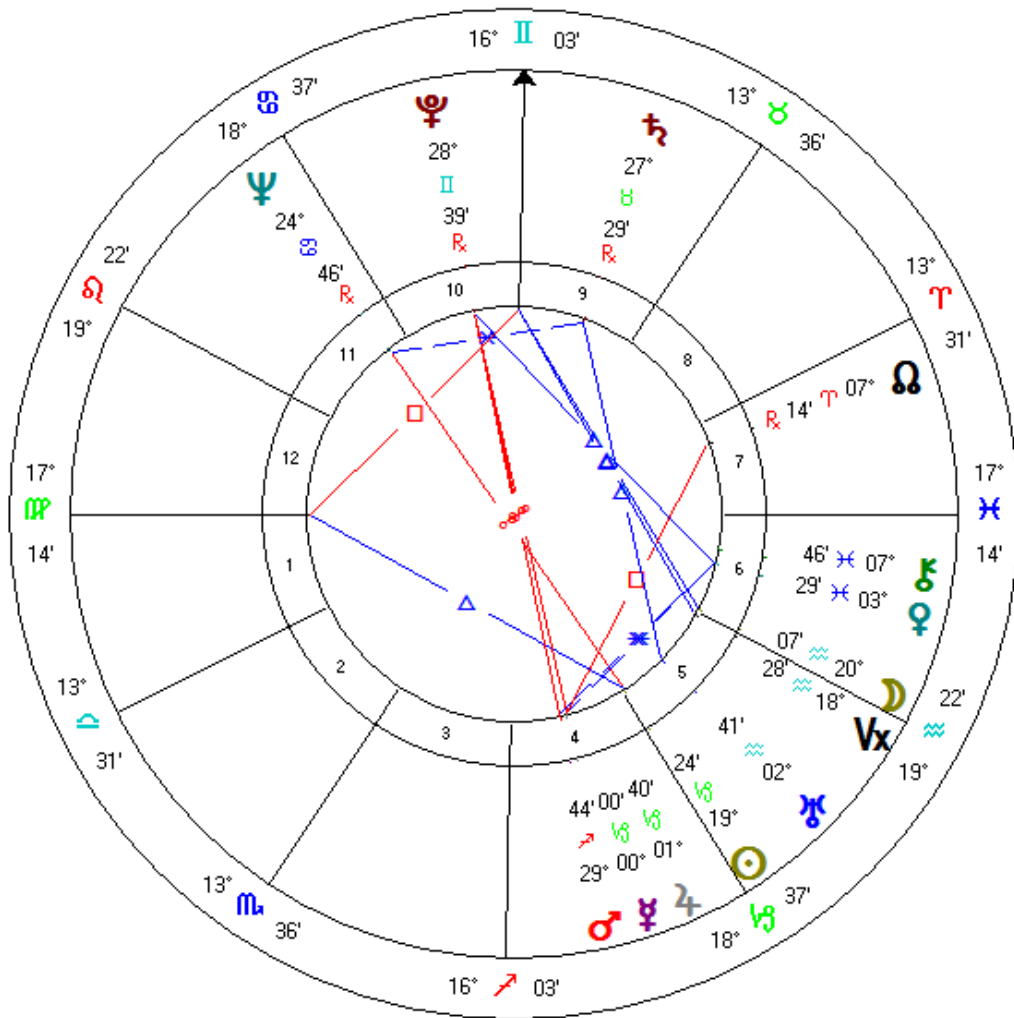

Richard Nixon

Male Chart

Jan 9 1913, Thu
9:35 pm PST +8:00
Whittier, CA
33°N58'45" 118°W01'55"
Geocentric
Tropical
Placidus
Mean Node
Rating: AA