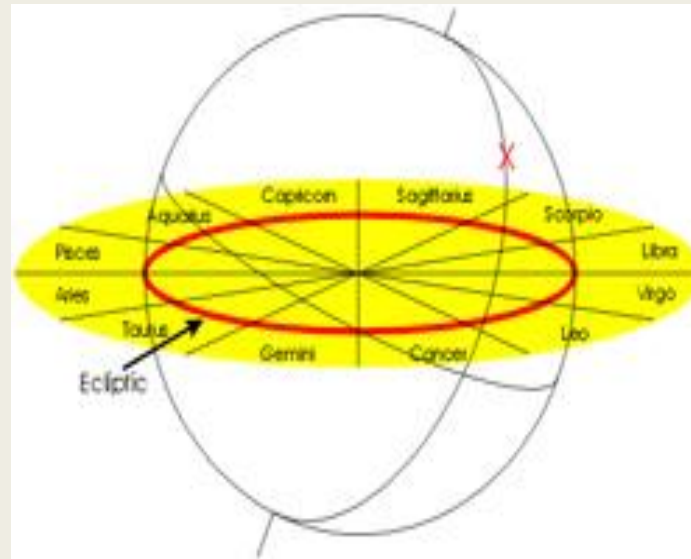

Destiny's Gate: the Electric Axis

- The Vertex is called a secondary descendant and usually influences fateful meetings, events and first meetings.
- Its opposite point is called the Anti-Vertex.
- For example, the Sun conjunct the Vertex in synastry symbolizes an instant, love-at-first-sight attraction.
- The Vertex/Anti-Vertex line form a third chart axis with special meanings in relationships.
- It was created around 1929 by Edward Johndro, an astrologer who specialized in financial cycles.

The Vertex/Antivertex – Asc/Des – MC/IC -- Nodes

- The Vertex and Anti-vertex form a 4th axis on a chart – **the electrical axis**
 - *The Vertex is the intersection of the ecliptic -- and the prime vertical*
- The Vertex/Anti-vertex is similar to the ASC /Des
 - *The intersection of the ecliptic & the horizon – Johndro's magnetic axis.*
- The MC & IC form Johndro's **gravity axis**
- The Nodes of the Moon form the **karmic or fate axis**
- Note: even the ecliptic is the perceived path of the Sun around the earth—and not an actual path of the sun.

Geometry of the Vertex

Meridian (longitude) on which an event occurs

The plane of the ecliptic bisects the Earth as it travels around the Sun. The ecliptic (red circle) is the third "great circle"

Horizon appears to be another great circle bisecting the Earth. Equatorial Ascendant -- where the Sun and all the planets appear to "rise" along the ecliptic

The Vertex -- Look straight up, then look West, and there it is...

Prime Vertical -- the circle drawn through the Equatorial Ascendant, Zenith, and Nadir. The Anti-Vertex is in the east part of the chart.