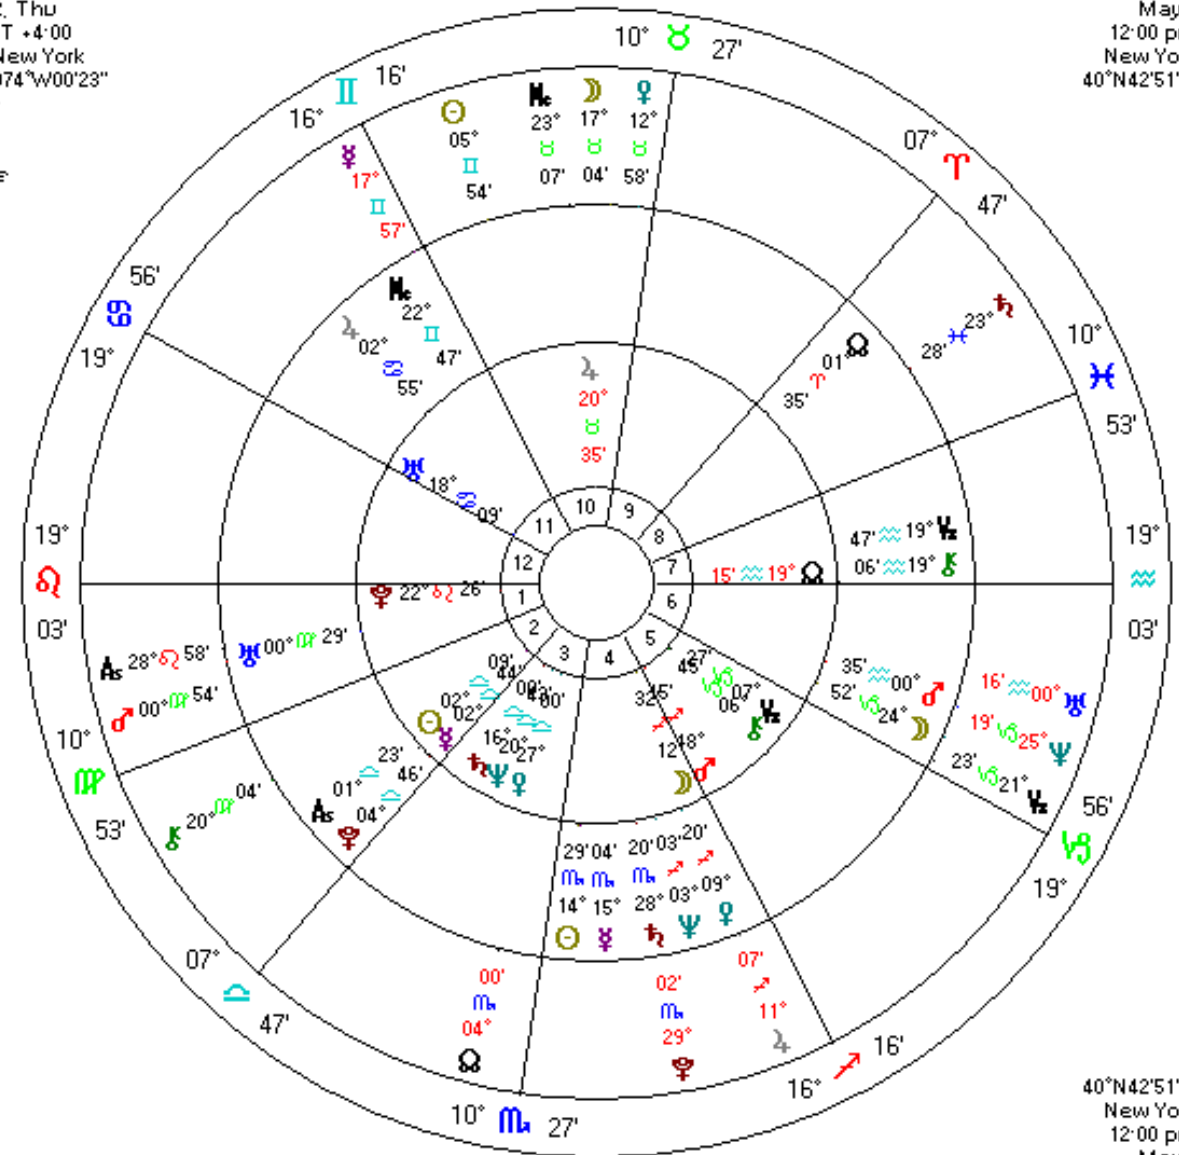

Activation by Transit & SA Direction

Notes:

- Natal Vertex in 5th-recreation conjunct Chiron
- Natal Chiron sesquiquadrate -- Pluto & Jupiter (Thor's Hammer)
- SA Vertex & Chiron conjunct Natal North Node & Descendant (Aquarius, nervous system & Leo, spine)
- Transiting Vertex in natal 6th inconjunct natal Pluto & trine natal Jupiter - activating the Thor's Hammer

Inner Wheel
Christopher Reeve
Natal Chart
Sep 25 1952, Thu
3:12 am EDT +4:00
New York, New York
40°N42'51" 074°W00'23"
Geocentric
Tropical
Placidus
Mean Node

Middle Wheel
Christopher Reeve
Directed - Solar Arc
May 27 1995, Sat
12:00 pm EDT +4:00
New York, New York
40°N42'51" 074°W00'23"
Geocentric
Tropical
Placidus
Mean Node

Mean Node
Placidus
Tropical
Geocentric
40°N42'51" 074°W00'23"
New York, New York
12:00 pm EDT +4:00
May 27 1995, Sat
Transits Chart
Christopher Reeve
Outer Wheel