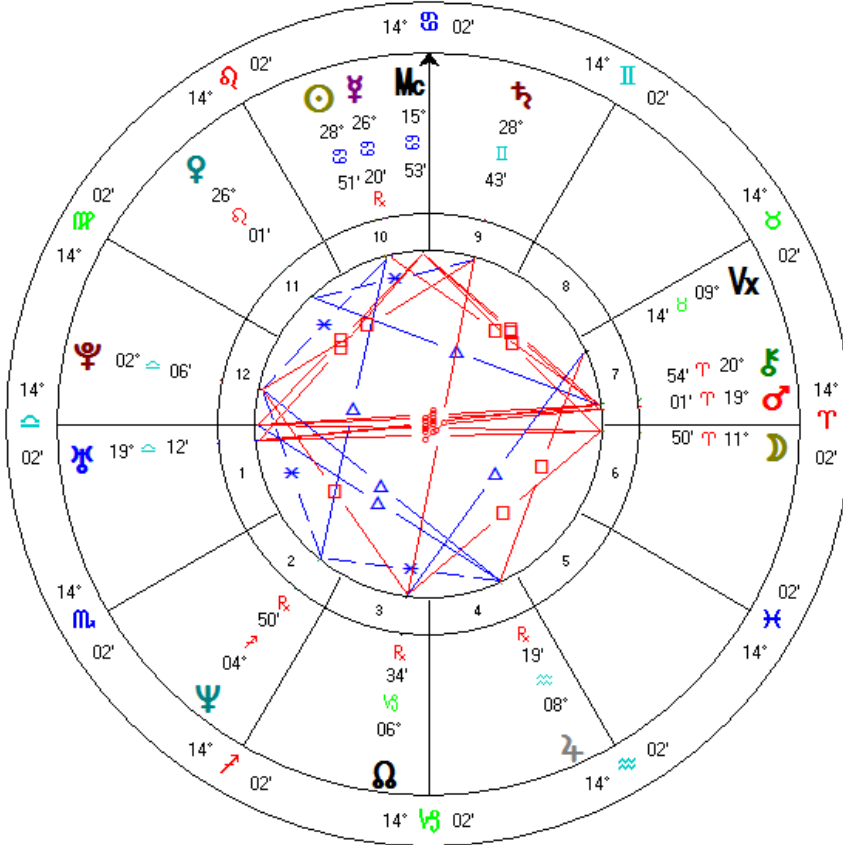

Activation through Synastry

Monica Lewinski
Natal Chart
Jul 21 1973, Sat
12:21 pm PDT +7:00
San Francisco
37°N46'30" 122°W25'06"
Geocentric
Tropical
Equal
Mean Node
Rating: A