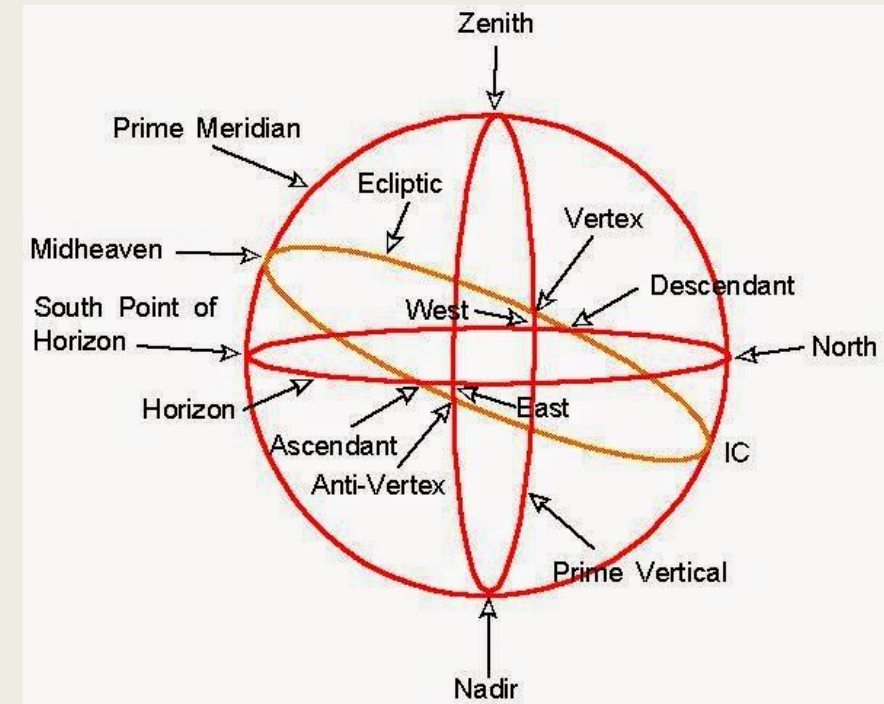

SPECIAL POINTS

Part I: Vertex & Antivertex

Part II: Special Degrees--Anaretic, Critical, Aries Point

Part III: Degrees of the Planetary Nodes

Part IV: Part of Fortune

Part V: Fixed Stars

Paula Evans

www.paulagraceevans.com

Destiny's Gate: the Electric Axis

- The Vertex is called a secondary descendant and usually influences fateful meetings, events and first meetings.
- Its opposite point is called the Anti-Vertex.
- For example, the Sun conjunct the Vertex in synastry symbolizes an instant, love-at-first-sight attraction.
- The Vertex/Anti-Vertex line form a third chart axis with special meanings in relationships.
- It was created around 1929 by Edward Johndro, an astrologer who specialized in financial cycles.

The Vertex/Antivertex – Asc/Des – MC/IC -- Nodes

- The Vertex and Anti-vertex form a 4th axis on a chart – **the electrical axis**
 - *The Vertex is the intersection of the ecliptic -- and the prime vertical*
- The Vertex/Anti-vertex is similar to the ASC /Des
 - *The intersection of the ecliptic & the horizon – Johndro's magnetic axis.*
- The MC & IC form Johndro's **gravity axis**
- The Nodes of the Moon form the **karmic or fate axis**
- Note: even the ecliptic is the perceived path of the Sun around the earth—and not an actual path of the sun.

The Vertex -- Look straight up, then look West, and there it is...

Prime Vertical -- the circle drawn through the Equatorial Ascendant, Zenith, and Nadir. The Anti-Vertex is in the east part of the chart.