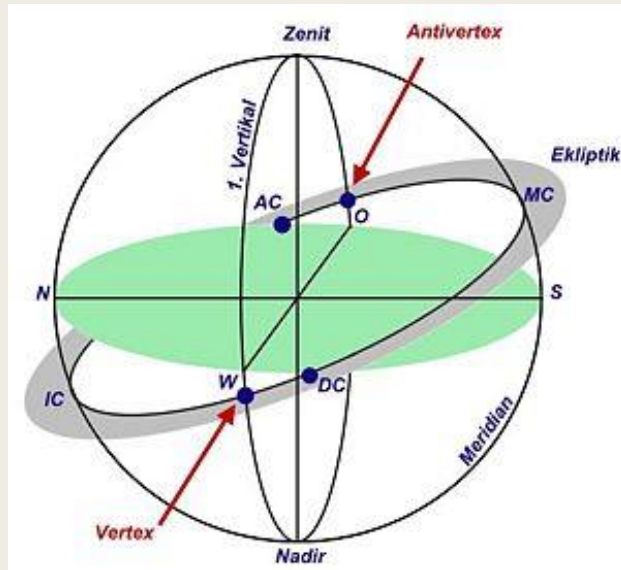

Vx

- The vertex appears as a sensitive point linked to fateful encounters with others, seemingly sudden epiphanies, turning points in life and a destiny over which we have no control.
- Activated, it can synchronize with an experience of another whose also notes the extraordinary event.
- Three things can trigger, coincide or activate the vertex: transits, people and places.