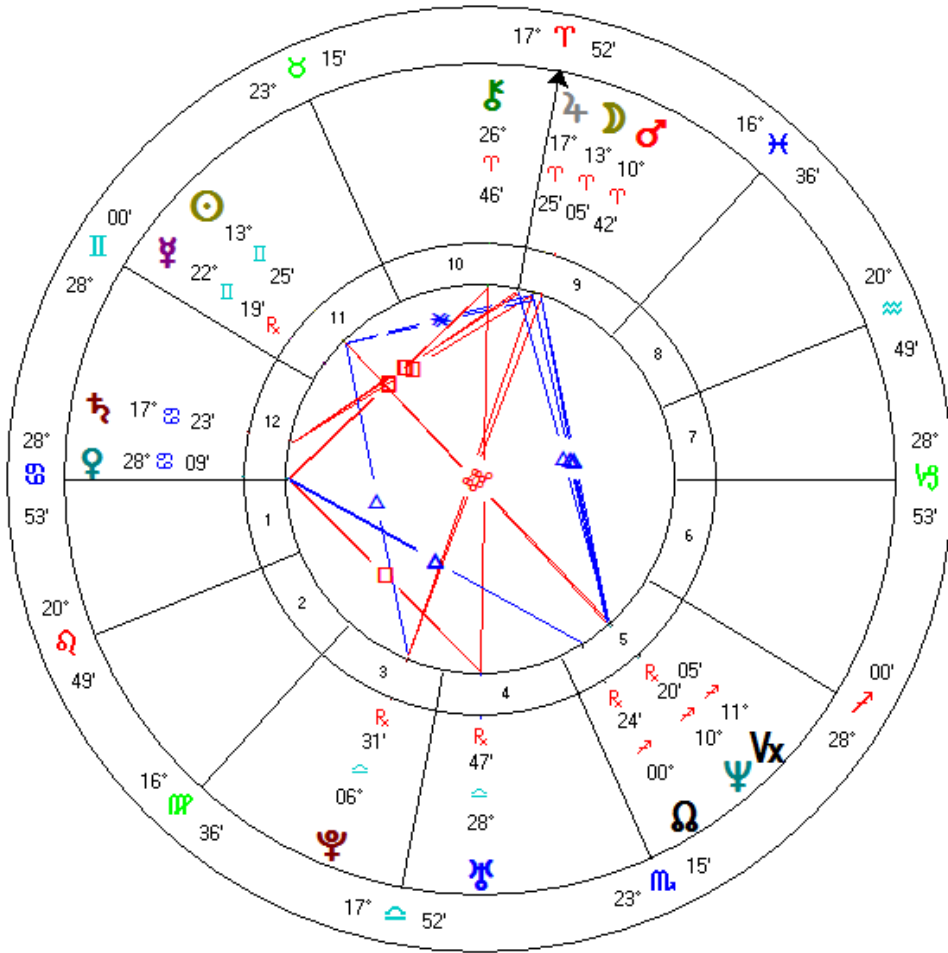

Richard Nixon**Male Chart**

Jan 9 1913, Thu
 9:35 pm PST +8:00
 Whittier, CA
 33°N58'45" 118°W01'55"
 Geocentric
 Tropical
 Placidus
 Mean Node
 Rating: AA

**Rosemary Woods****Natal Chart**

Dec 26 1917, Wed
 3:00 pm CST +6:00
 Sebring, Ohio
 40°N55'22" 081°W01'09"
 Geocentric
 Tropical
 Placidus
 Mean Node
 Rating: AA

Angelina Jolie
Natal Chart
 Jun 4 1975, Wed
 9:09 am PDT +7:00
 Los Angeles, California
 34°N03'08" 118°W14'34"
Geocentric
Tropical
Placidus
Mean Node
 Rating: AA

Brad Pitt
Natal Chart
 Dec 18 1963, Wed
 6:31 am CST +6:00
 Shawnee, Oklahoma
 35°N19'38" 096°W55'30"
Geocentric
Tropical
Placidus
Mean Node
 Rating: AA