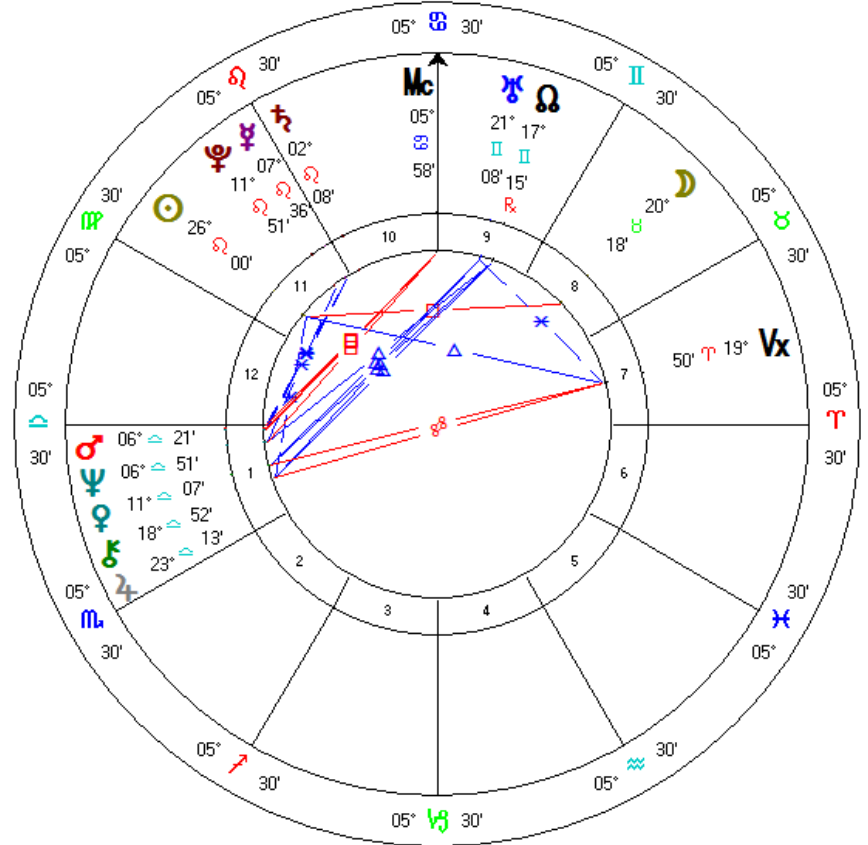

Bill Clinton
Male Chart
Aug 19 1946, Mon
8:51 am +6:00
Hope, Arkansas
33°N40'01" 093°W35'29"
Geocentric
Tropical
Equal
Mean Node
Rating: A

Lewinsky Mars and Uranus in aspect with Clinton Vertex