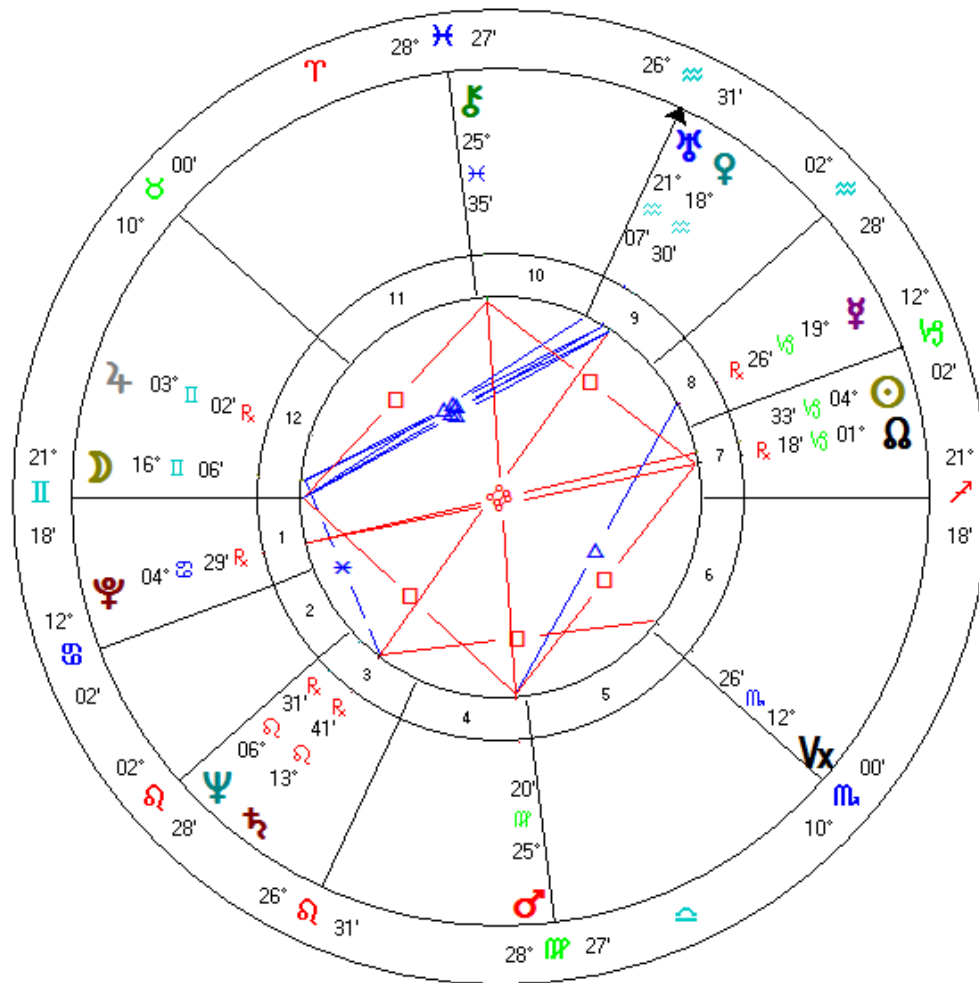

Rosemary Woods

Natal Chart

Dec 26 1917, Wed
3:00 pm CST +6:00
Sebring, Ohio
40°N55'22" 081°W01'09"
Geocentric
Tropical
Placidus
Mean Node
Rating: AA