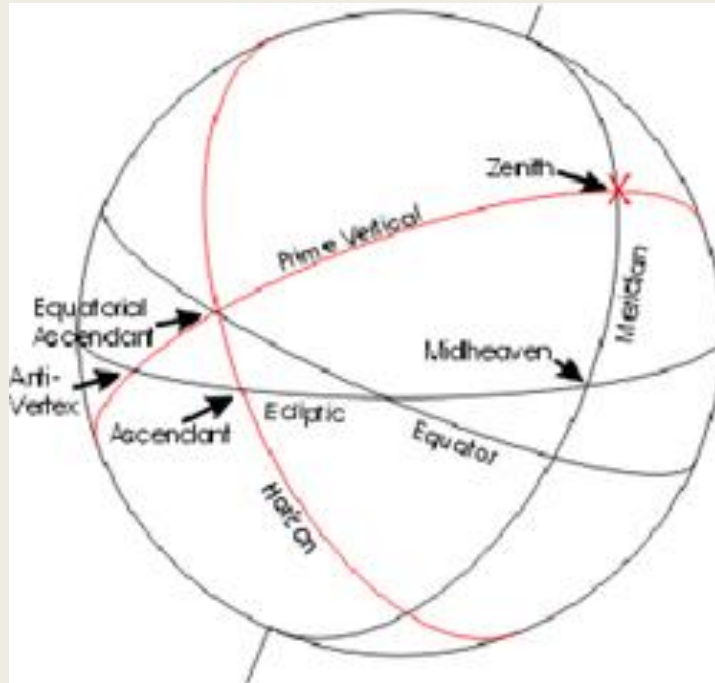

Geometry of the Vertex

Meridian (longitude) on which an event occurs

The plane of the ecliptic bisects the Earth as it travels around the Sun. The ecliptic (red circle) is the third "great circle"

Horizon appears to be another great circle bisecting the Earth. Equatorial Ascendant -- where the Sun and all the planets appear to "rise" along the ecliptic

The Vertex -- Look straight up, then look West, and there it is...

Prime Vertical -- the circle drawn through the Equatorial Ascendant, Zenith, and Nadir. The Anti-Vertex is in the east part of the chart.

Vertex -- on the other side of the Celestial Sphere -- 180 degrees away from the Anti-Vertex. Vertex will be in the 5th, 6th, 7th or 8th House.

What does the word vertex mean?

- Turning Point – origins -- *vertere*, Latin, to turn
- Roman god Vertumnus -- lesser god of gardens and seasons -- he had the power to change himself into various forms, just as the seed changes from root, to branch to leaf to fruit.
 - Vertumnus used this ability in his avid pursuit of the goddess Pomona.
 - Although she rejected all suitors, he saw her by changing his form and passing her gardens daily as a soldier, a harvester, a fisherman, etc.
 - One day he altered his form to that of an old woman, greeted her with a passionate kiss, and proceeded to enter her gardens and talk to her about ‘Vertumnus.’ She still wasn’t interested, so Vertumnus shed the disguise, Pomona seemed to see him for the first time and fell in love with him in that moment.