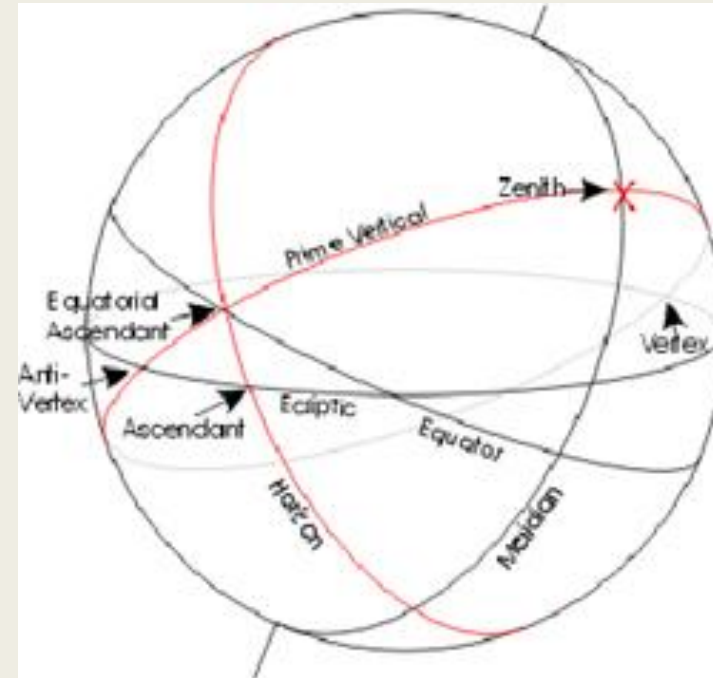

Geometry of the Vertex

Meridian (longitude) on which an event occurs

The plane of the ecliptic bisects the Earth as it travels around the Sun. The ecliptic (red circle) is the third "great circle"

Horizon appears to be another great circle bisecting the Earth. Equatorial Ascendant -- where the Sun and all the planets appear to "rise" along the ecliptic

The Vertex -- Look straight up, then look West, and there it is...

Prime Vertical -- the circle drawn through the Equatorial Ascendant, Zenith, and Nadir. The Anti-Vertex is in the east part of the chart.

Vertex -- on the other side of the Celestial Sphere -- 180 degrees away from the Anti-Vertex. Vertex will be in the 5th, 6th, 7th or 8th House.

What does the word vertex mean?

- Turning Point – origins -- *vertere*, Latin, to turn
- Roman god Vertumnus -- lesser god of gardens and seasons -- he had the power to change himself into various forms, just as the seed changes from root, to branch to leaf to fruit.
 - Vertumnus used this ability in his avid pursuit of the goddess Pomona.
 - Although she rejected all suitors, he saw her by changing his form and passing her gardens daily as a soldier, a harvester, a fisherman, etc.
 - One day he altered his form to that of an old woman, greeted her with a passionate kiss, and proceeded to enter her gardens and talk to her about ‘Vertumnus.’ She still wasn’t interested, so Vertumnus shed the disguise, Pomona seemed to see him for the first time and fell in love with him in that moment.