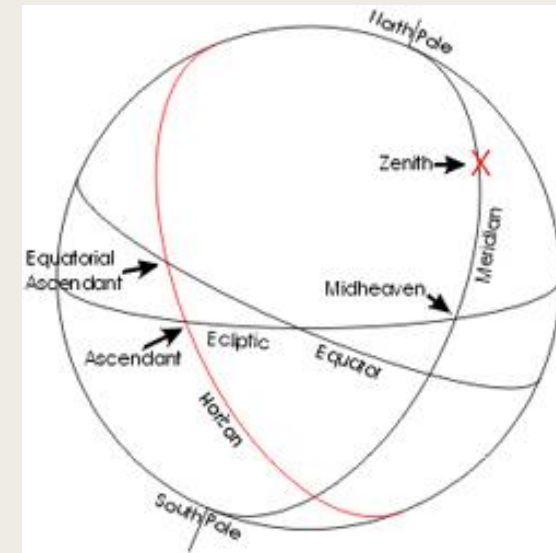

Destiny's Gate: the Electric Axis

- The Vertex is called a secondary descendant and usually influences fateful meetings, events and first meetings.
- Its opposite point is called the Anti-Vertex.
- For example, the Sun conjunct the Vertex in synastry symbolizes an instant, love-at-first-sight attraction.
- The Vertex/Anti-Vertex line form a third chart axis with special meanings in relationships.
- It was created around 1929 by Edward Johndro, an astrologer who specialized in financial cycles.

The Vertex/Antivertex – Asc/Des – MC/IC -- Nodes

- The Vertex and Anti-vertex form a 4th axis on a chart – **the electrical axis**
 - *The Vertex is the intersection of the ecliptic -- and the prime vertical*
- The Vertex/Anti-vertex is similar to the ASC /Des
 - *The intersection of the ecliptic & the horizon – Johndro's magnetic axis.*
- The MC & IC form Johndro's **gravity axis**
- The Nodes of the Moon form the **karmic or fate axis**
- Note: even the ecliptic is the perceived path of the Sun around the earth—and not an actual path of the sun.

Geometry of the Vertex

Meridian (longitude) on which an event occurs

The plane of the ecliptic bisects the Earth as it travels around the Sun. The ecliptic (red circle) is the third "great circle"

Horizon appears to be another great circle bisecting the Earth. Equatorial Ascendant -- where the Sun and all the planets appear to "rise" along the ecliptic

The Vertex -- Look straight up, then look West, and there it is...

Prime Vertical -- the circle drawn through the Equatorial Ascendant, Zenith, and Nadir. The Anti-Vertex is in the east part of the chart.