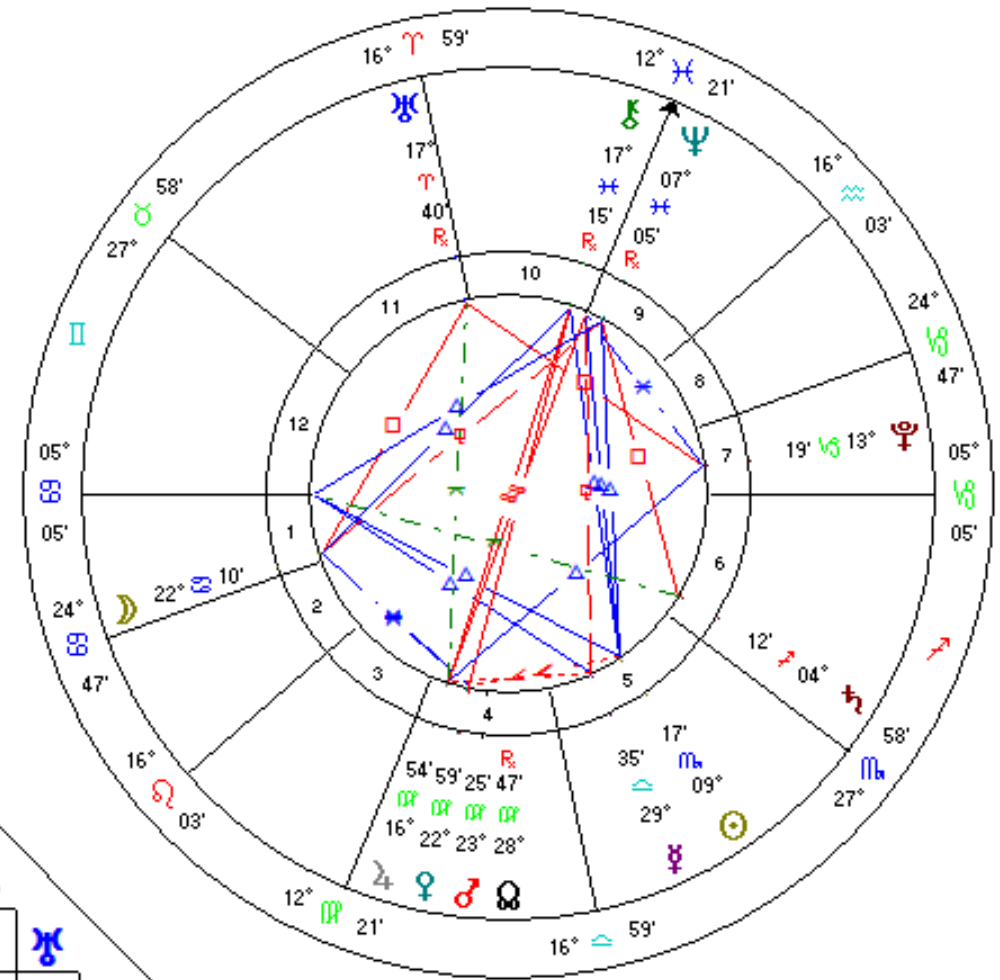

- **The Moon**

- The Moon is the emotional intensity of the team and how the team reacts to what is going on during the game.
- The game chart Moon is the betting public.

Jupiter

- **Jupiter indicates the positive, optimistic energy of the team and shows whether the team is confident or insecure on the field.**
- **Game chart Jupiter relates to the team confidence or over-confidence.**

Uranus

- Uranus spotlights the teams' urges for rebellion and destruction.
- Game chart Uranus relates to the defense and whether it's empowered to destroy the opponent.

Neptune

- Neptune represents intuitive and instinctive behaviors of all players. Each side has a potential sixth sense for reading the plays of the opponent.
- Neptune also shows team charisma and any drug/alcohol problems of the players.
- Game chart Neptune refers to the underdog.

World Series Game 5

Natal Chart

Nov 1 2015, Sun
8:07 pm EST +5:00
New York, New York
40°N42'51" 074°W00'23"
*Geocentric
Tropical
Placidus
Mean Node*

Mets

- 1st house
- Ability to win—10th house
- Favored to win this game

Royals

- 7th house
- Ability to win 4th house
- Underdog this game

Overall energy

- Sun trine Neptune—inspired efforts to win
- Stealing bases
- Execution confusion (Mets 2 game-changing errors)

Las Vegas—Sun trine Neptune-
-Underdog wins