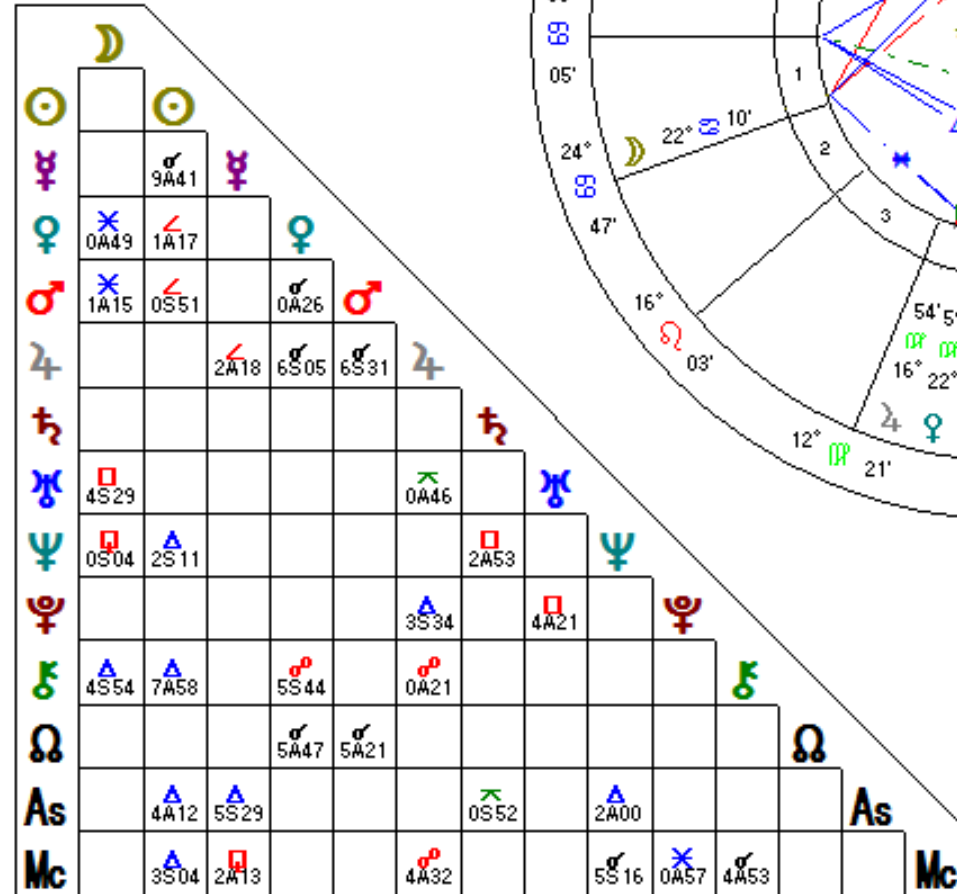

World Series Game 5

Natal Chart

Nov 1 2015, Sun
8:07 pm EST +5:00
New York, New York
40°N42'51" 074°W00'23"
*Geocentric
Tropical
Placidus
Mean Node*

Mets

- 1st house
- Ability to win—10th house
- Favored to win this game

Royals

- 7th house
- Ability to win 4th house
- Underdog this game

Overall energy

- Sun trine Neptune—inspired efforts to win
- Stealing bases
- Execution confusion (Mets 2 game-changing errors)

Las Vegas—Sun trine Neptune-
-Underdog wins