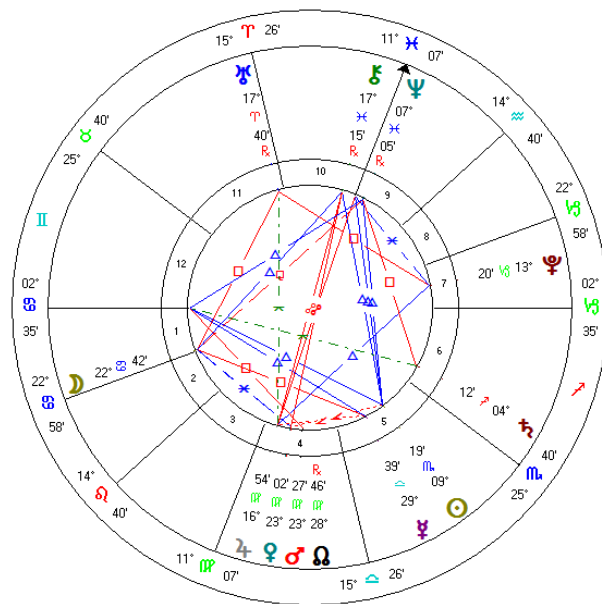

Uranus

- Uranus spotlights the teams' urges for rebellion and destruction.
- Game chart Uranus relates to the defense and whether it's empowered to destroy the opponent.

Neptune

- Neptune represents intuitive and instinctive behaviors of all players. Each side has a potential sixth sense for reading the plays of the opponent.
- Neptune also shows team charisma and any drug/alcohol problems of the players.
- Game chart Neptune refers to the underdog.

World Series Game 5

Natal Chart

Nov 1 2015, Sun
8:07 pm EST +5:00
New York, New York
40°N42'51" 074°W00'23"
*Geocentric
Tropical
Placidus
Mean Node*

Mets

- 1st house
- Ability to win—10th house
- Favored to win this game

Royals

- 7th house
- Ability to win 4th house
- Underdog this game

Overall energy

- Sun trine Neptune—inspired efforts to win
- Stealing bases
- Execution confusion (Mets 2 game-changing errors)

Las Vegas—Sun trine Neptune-
-Underdog wins

House Meanings

NY:

- Moon square Uranus—their defense is harmed
- Saturn in 6th, Cespedes injured and stayed at bat, missing a sacrifice fly
- Sun rules 3rd, manager, Sun trine Neptune in 5th:
 - "So, obviously, I let my heart get in the way of my gut. I love my players."
- Moon VOC in their house of self-worth at 10:35. Within a few minutes, the team suffered the results of soul-crushing errors and KC tied the score