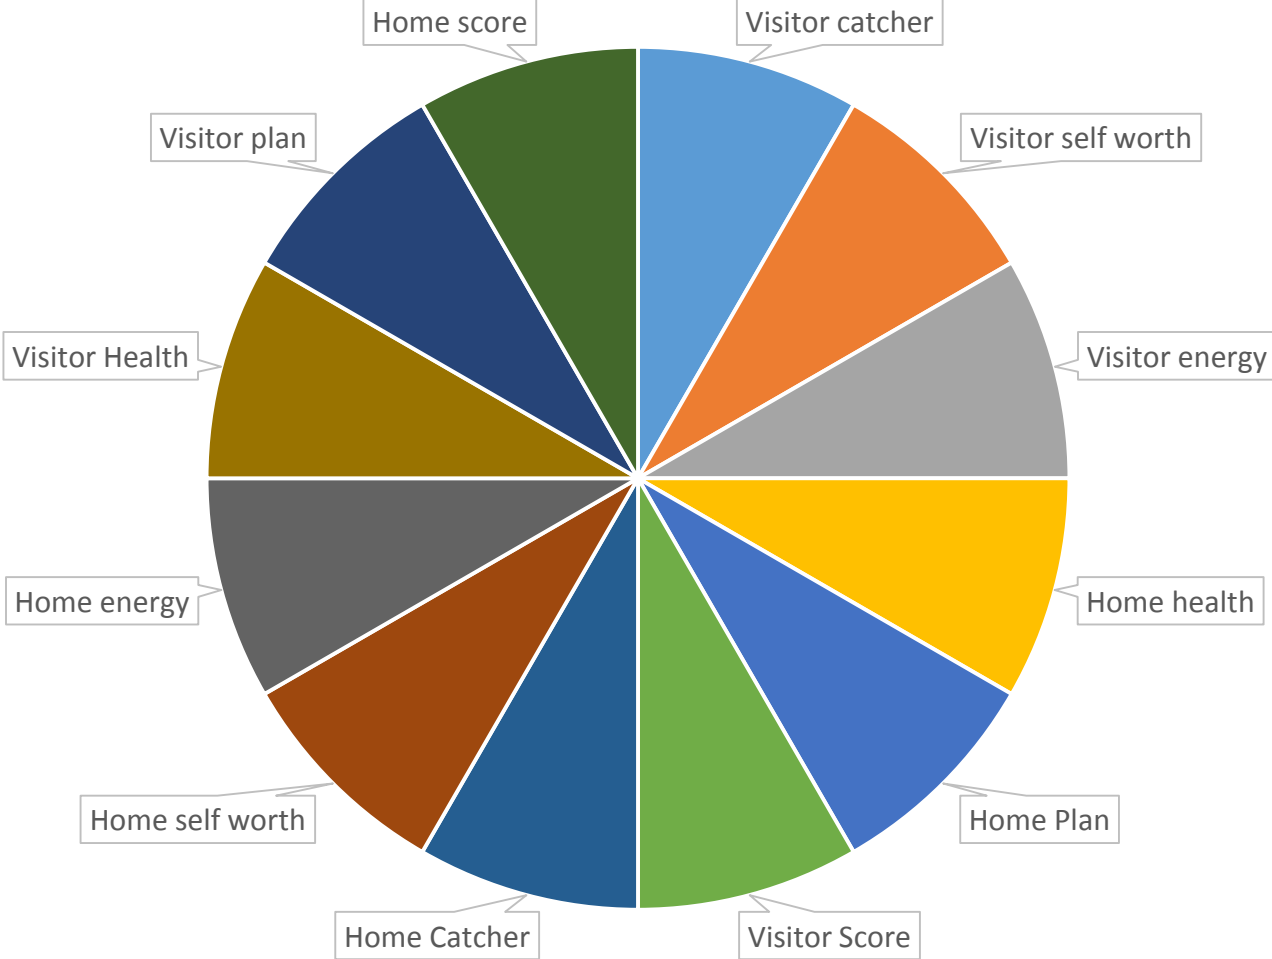

House Meanings