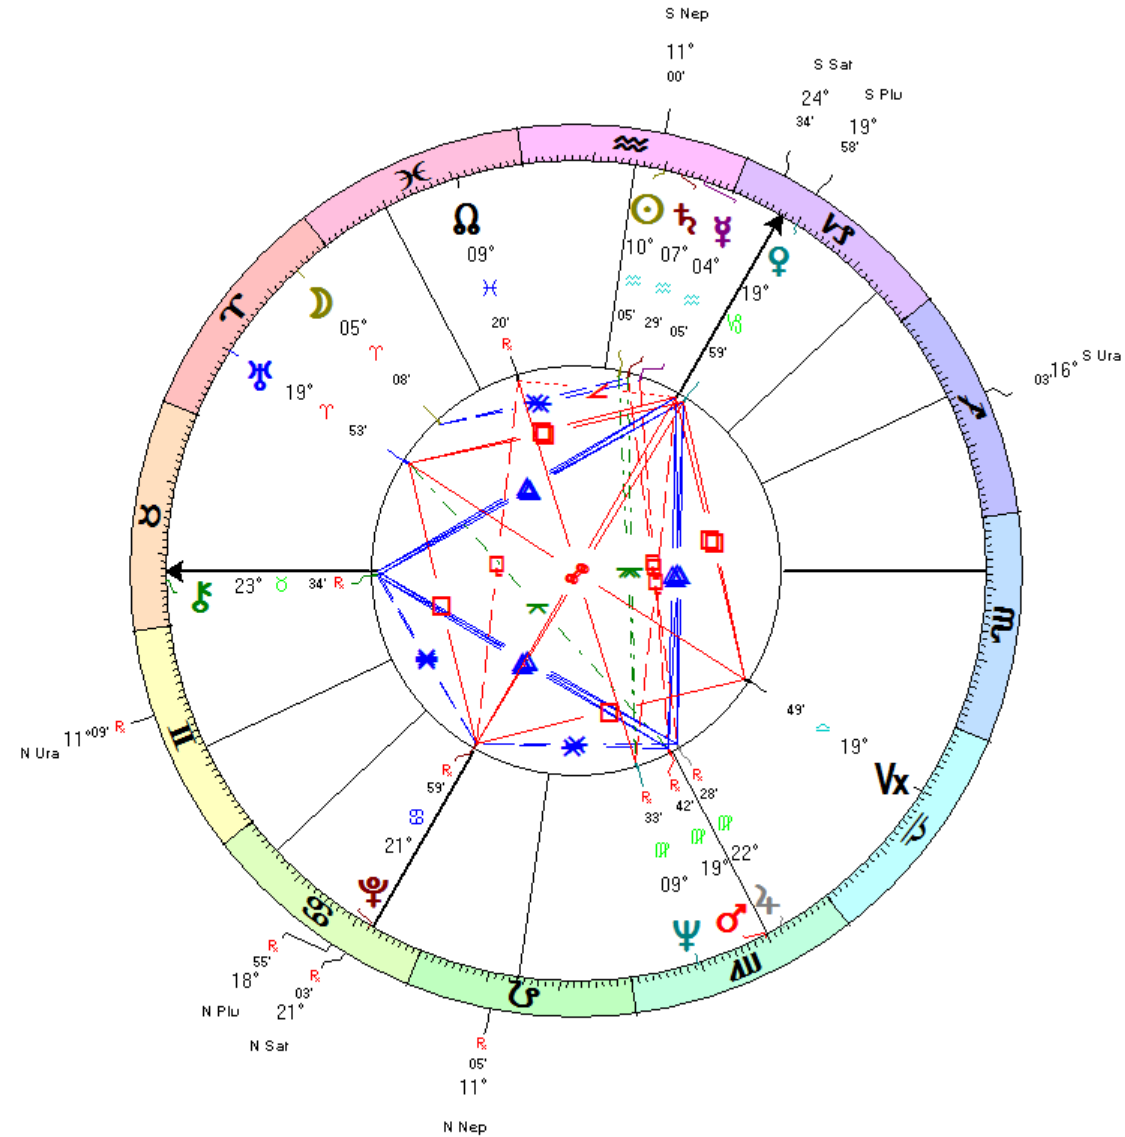

Pluto discovery

Event Chart

Feb 18 1930, Tue

12:00 pm MST+7:00

Flagstaff, Arizona

35°N11'53" 111°W39'02"

Geocentric

Tropical

Placidus

Mean Node

Note: Pluto conjunct NN
Pluto (geocentric)

Pluto Saturn conjunct Nodes Event Chart

Mar 5 1931, Thu

12:00 pm MST+7:00

Flagstaff, Arizona

35°N11'53" 111°W39'02"

Geocentric

Tropical

Placidus

Mean Node

Notes: Pluto and
Saturn conjunct
nodes

[Gandhi](#) & British
viceroy Lord Irwin
sign pact

Al Capone trials

Third Reich Natal Chart

Jan 30 1933, Mon
11:07 am CET - 1:00
Berlin, Germany
52°N30' 013°E22'
*Geocentric
Tropical
Placidus
Mean Node*

Notes:

- Pluto conjunct Saturn's North Node
- Venus conjunct Pluto's South Node

Pluto conjunct South Node