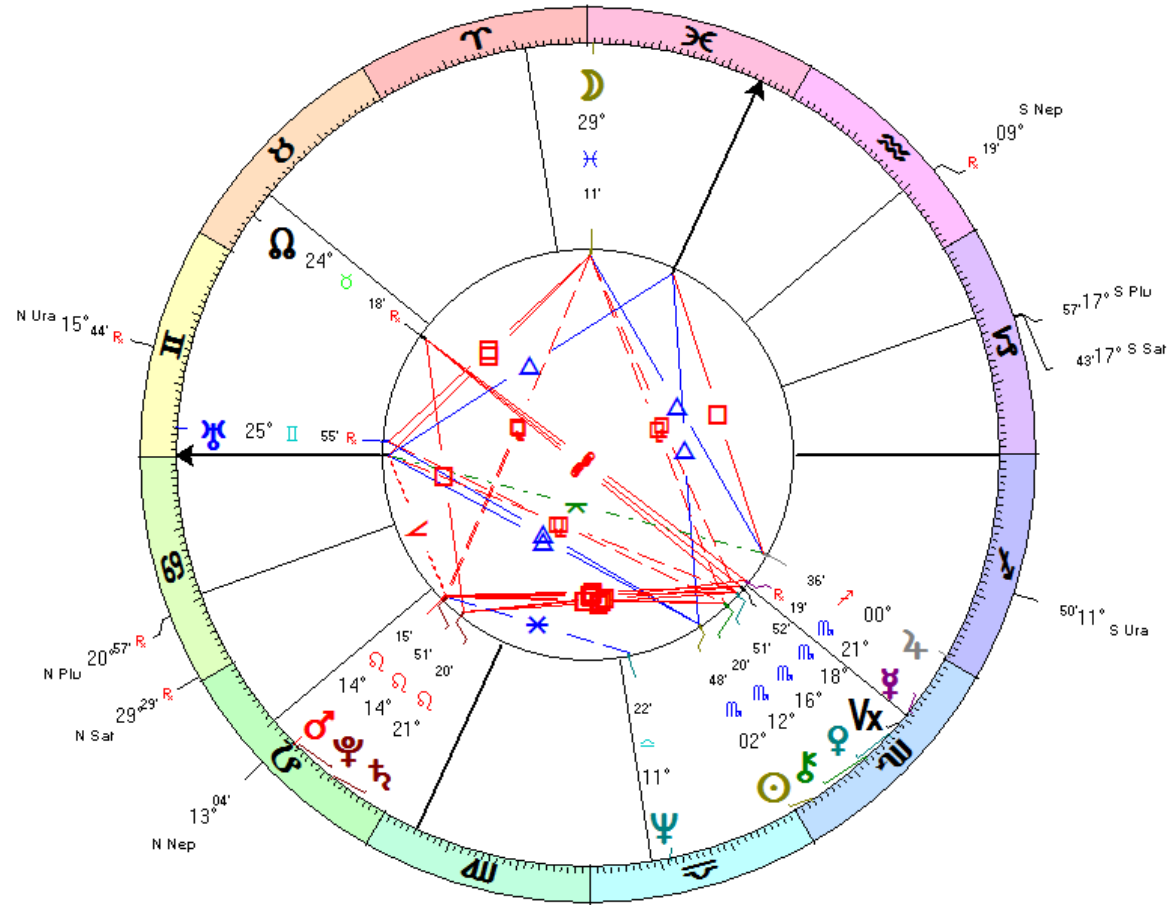

Notes:

- Mars & Uranus on Neptune's Nodes
- Uranus SN trine Mars
- Uranus SN sextile Uranus
- Mercury Lunar Node conjunct Regulus

Code of Conduct
"Don't Be Evil"

Lady Gaga
Natal Chart

Mar 28 1986, Fri
5:07 pm EST +5:00
New York, New York
40°N42'51" 074°W00'23"
Geocentric
Tropical
Placidus
Mean Node

Notes:

- Chiron conjunct NN Uranus
- Wide Grand Trines:
 - NN Saturn & Pluto, Mercury, Moon
 - NN Neptune, Saturn, Sun
- T-Square:
 - Neptune Nodes and Moon

Hiroshima Natal Chart

Aug 6 1945, Mon
8:15 am JST -9:00
Hiroshima, Japan
34°N24' 132°E27'

Geocentric
Tropical
Placidus
Mean Node

Sept 11, 2001 Event Chart

Sep 11 2001, Tue
8:46 am EDT +4:00
New York, NY
40°N42'51" 074°W00'23"

Geocentric
Tropical
Placidus
Mean Node

Hilary Clinton
Natal Chart

Oct 26 1947, Sun
8:00 pm CST+6:00
Chicago, Illinois
41°N51' 087°W39'
Geocentric
Tropical
Placidus
Mean Node

Notes:

- Natal Mars conjunct Neptune NN
- Natal Mars sextile Uranus NN

Mahatma Gandhi

Male Chart

Oct 2 1869 NS, Sat

7:16 am LMT-4:38:24

Porbandar, India

21°N38' 069"E36'