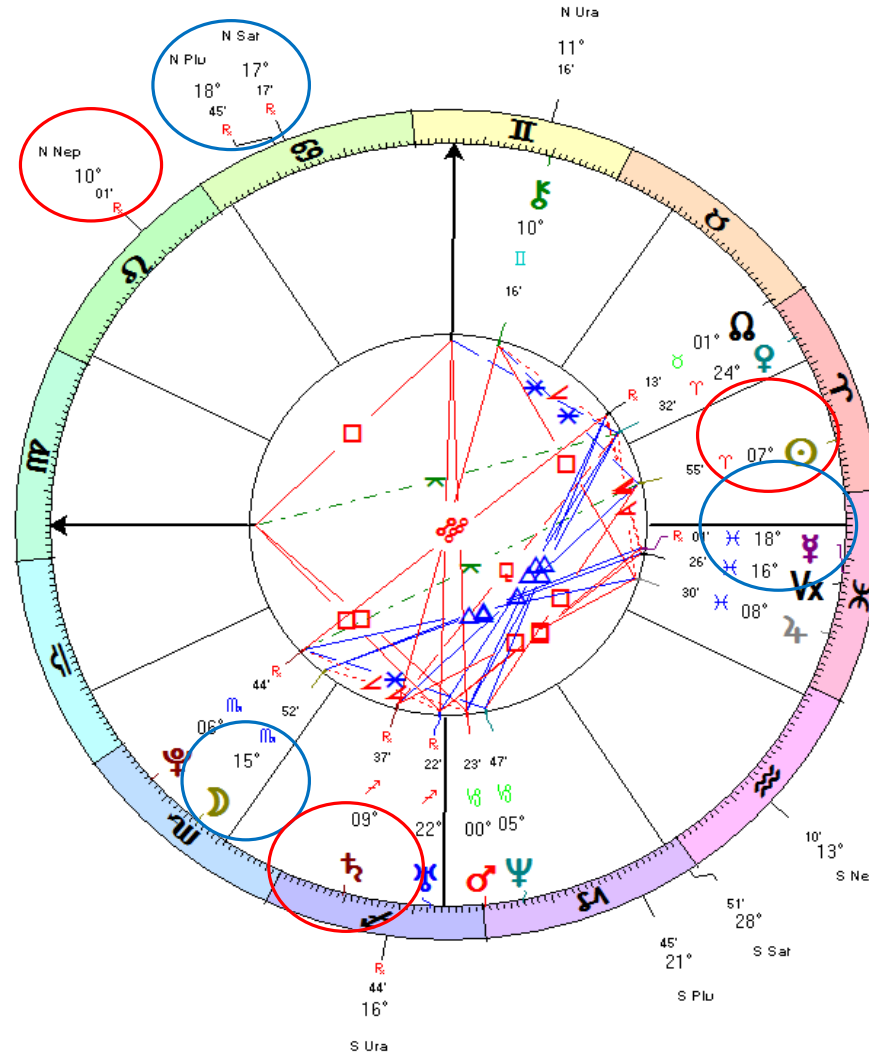

Notes:

- Death of Hitler in April 1945 exactly as Uranus was on its own north node in Gemini
- Military surrender May 8
- People were free to think again and follow their religious practice.

Financial Crisis

The south node in Aquarius describes:

- mind as a creative tool
- development of science and technology
- human beings gain more control over life processes

Goggle first operates

Natal Chart

Sep 7 1998, Mon
9:00 am PDT+7:00
Menlo Park, California
37°N27'14" 122°W10'52"
*Geocentric
Tropical
Placidus
Mean Node*

Notes:

- Mars & Uranus on Neptune's Nodes
- Uranus SN trine Mars
- Uranus SN sextile Uranus
- Mercury Lunar Node conjunct Regulus

Code of Conduct
"Don't Be Evil"

Lady Gaga
Natal Chart

Mar 28 1986, Fri
5:07 pm EST +5:00
New York, New York
40°N42'51" 074°W00'23"
Geocentric
Tropical
Placidus
Mean Node

Notes:

- Chiron conjunct NN Uranus
- Wide Grand Trines:
 - NN Saturn & Pluto, Mercury, Moon
 - NN Neptune, Saturn, Sun
- T-Square:
 - Neptune Nodes and Moon

Hiroshima Natal Chart

Aug 6 1945, Mon
8:15 am JST -9:00
Hiroshima, Japan
34°N24' 132°E27'