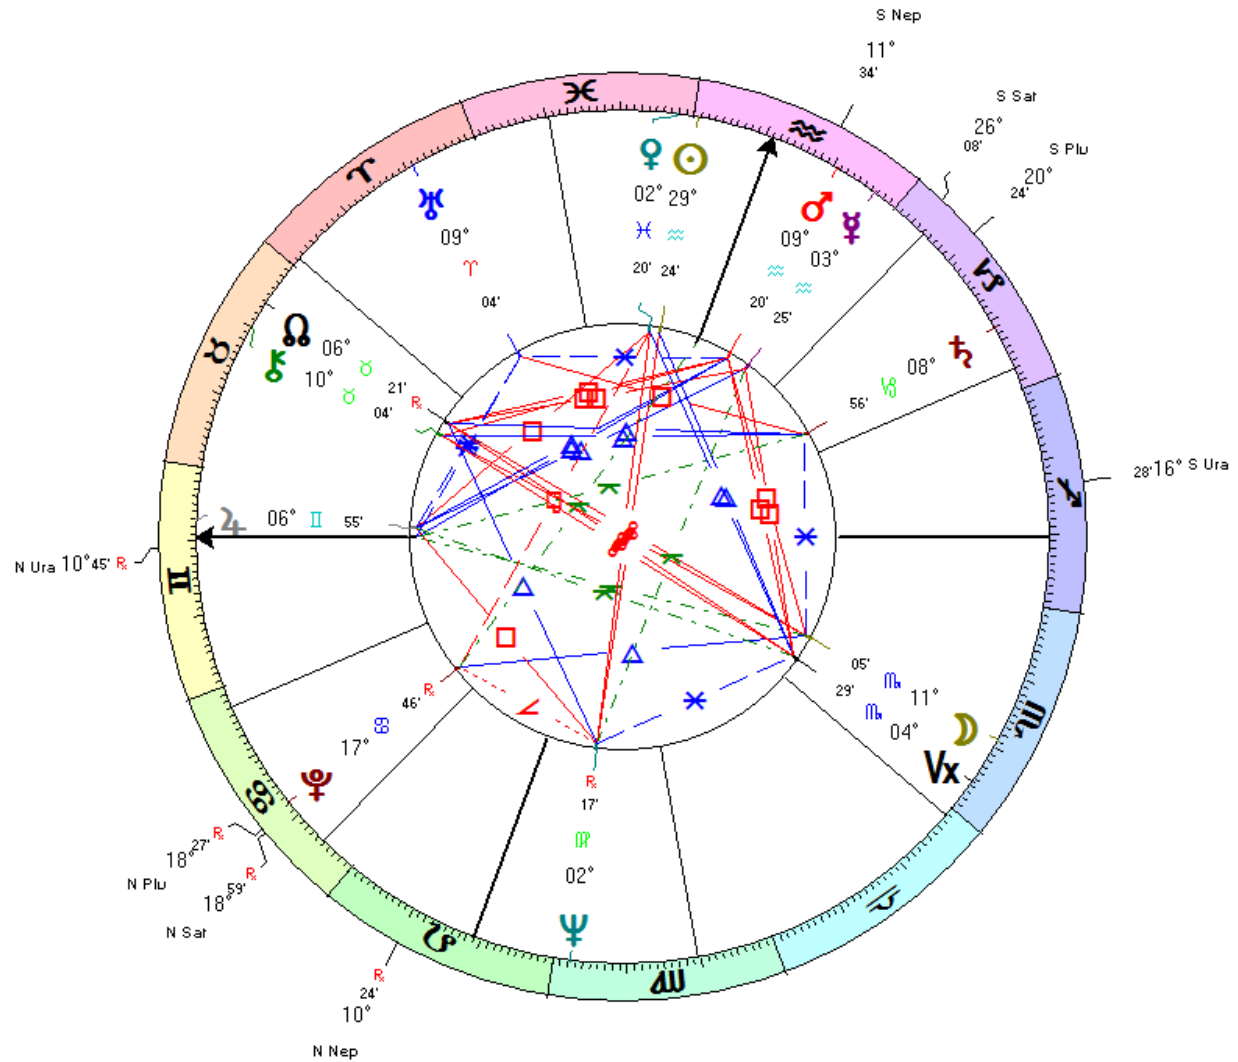

Pluto discovery

Event Chart

Feb 18 1930, Tue

12:00 pm MST+7:00

Flagstaff, Arizona

35°N11'53" 111°W39'02"

Geocentric

Tropical

Placidus

Mean Node

Note: Pluto conjunct NN
Pluto (geocentric)

Pluto Saturn conjunct Nodes Event Chart

Mar 5 1931, Thu

12:00 pm MST+7:00

Flagstaff, Arizona

35°N11'53" 111°W39'02"