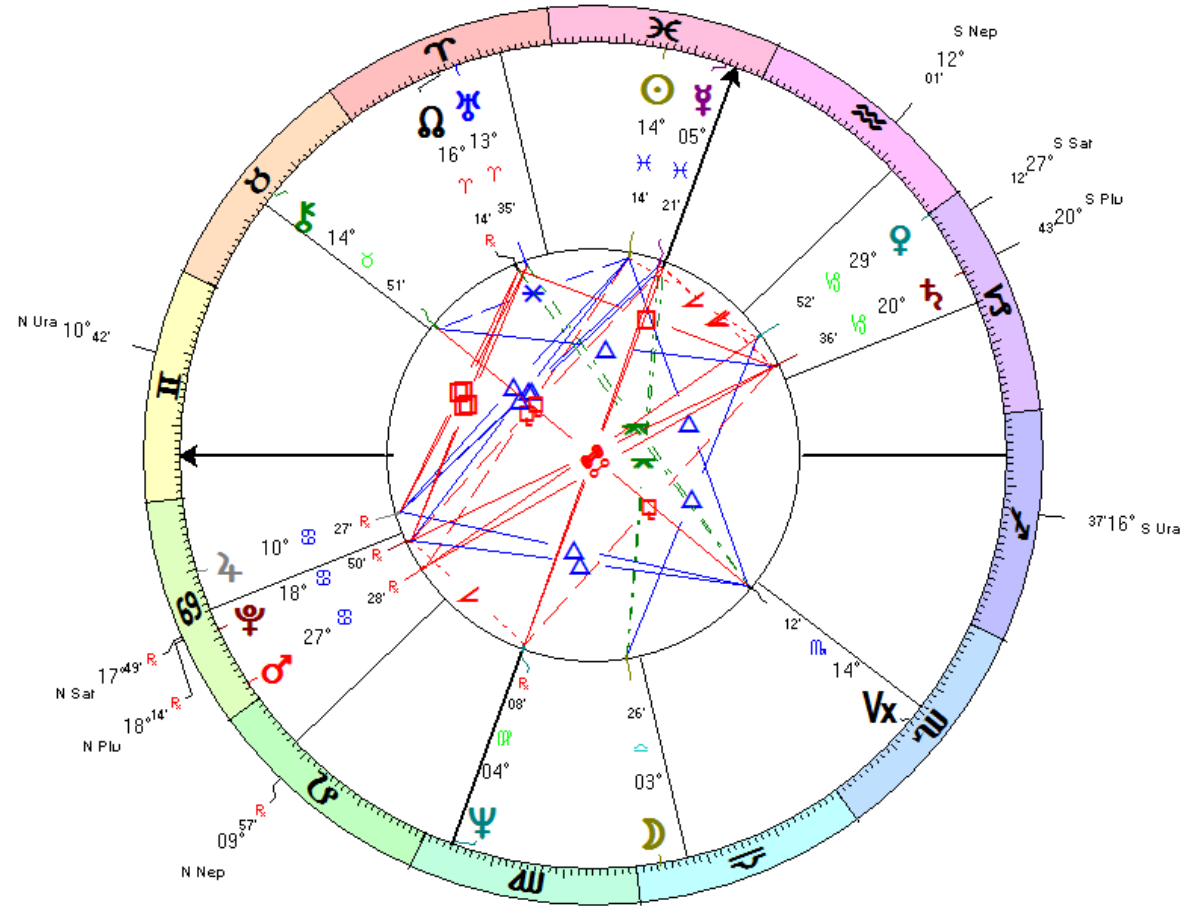

Pluto discovery

Event Chart

Feb 18 1930, Tue

12:00 pm MST+7:00

Flagstaff, Arizona

35°N11'53" 111°W39'02"

Geocentric

Tropical

Placidus

Mean Node

Note: Pluto conjunct NN
Pluto (geocentric)

Pluto Saturn conjunct Nodes Event Chart

Mar 5 1931, Thu

12:00 pm MST+7:00

Flagstaff, Arizona

35°N11'53" 111°W39'02"

Geocentric

Tropical

Placidus

Mean Node

Notes: Pluto and
Saturn conjunct
nodes

[Gandhi](#) & British
viceroy Lord Irwin
sign pact

Al Capone trials

Third Reich Natal Chart

Jan 30 1933, Mon
11:07 am CET - 1:00
Berlin, Germany
52°N30' 013°E22'
*Geocentric
Tropical
Placidus
Mean Node*

Notes:

- Pluto conjunct Saturn's North Node
- Venus conjunct Pluto's South Node

Pluto conjunct South Node