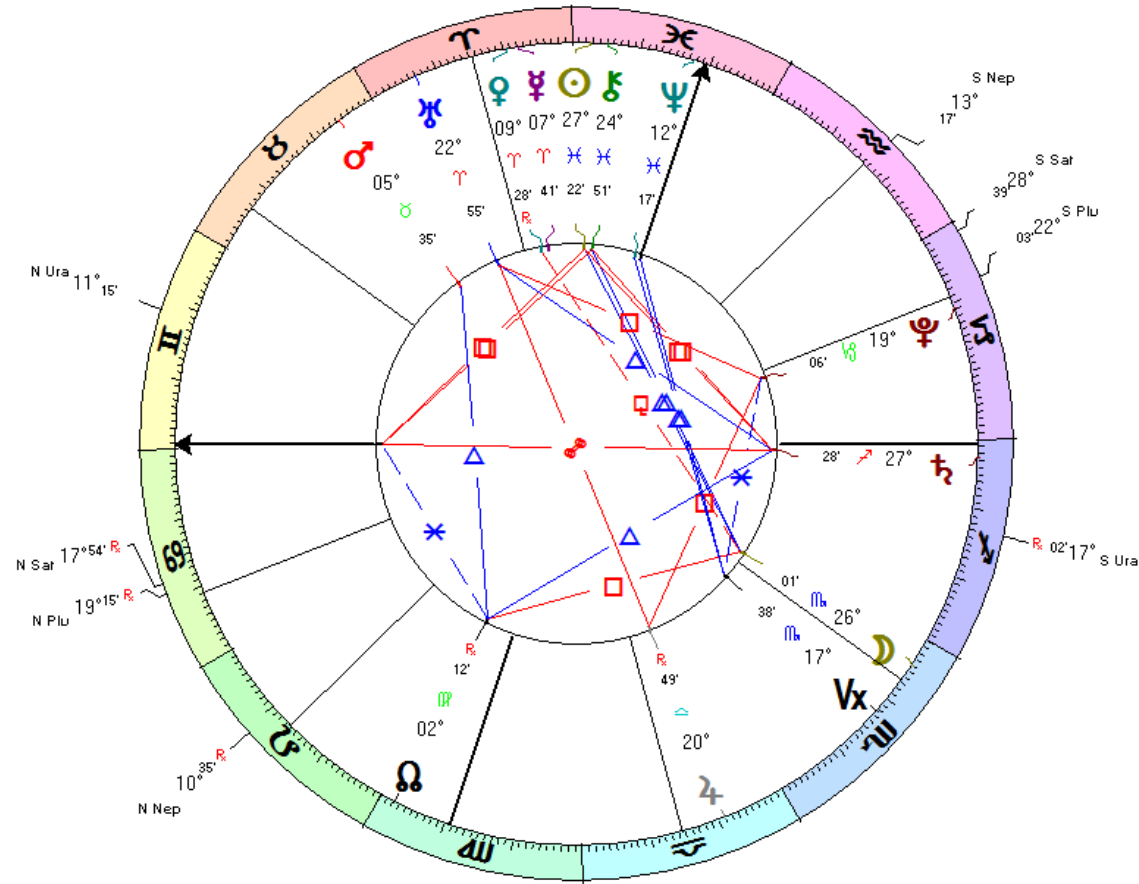

Jan 30 1933, Mon
11:07 am CET - 1:00
Berlin, Germany
52°N30' 013°E22'
*Geocentric
Tropical
Placidus
Mean Node*

Notes:

- Pluto conjunct Saturn's North Node
- Venus conjunct Pluto's South Node

Pluto conjunct South Node

Event Chart

Mar 17 2017, Fri

12:00 pm PDT +7:00

Studio City, California

34°N08'55" 118°W23'44"

Geocentric

Tropical

Placidus

Mean Node

Notes:

Pluto opposed North Node and conjunct heliocentric South Node

Uranus nodal axis in Sagittarius and Gemini

Evolutionarily speaking, the nodes of Uranus in Sagittarius and Gemini:

- promote cultural emancipation
- freedom of thought
- balance between truth seeking (Sagittarius) & diversity of perspectives (Gemini).