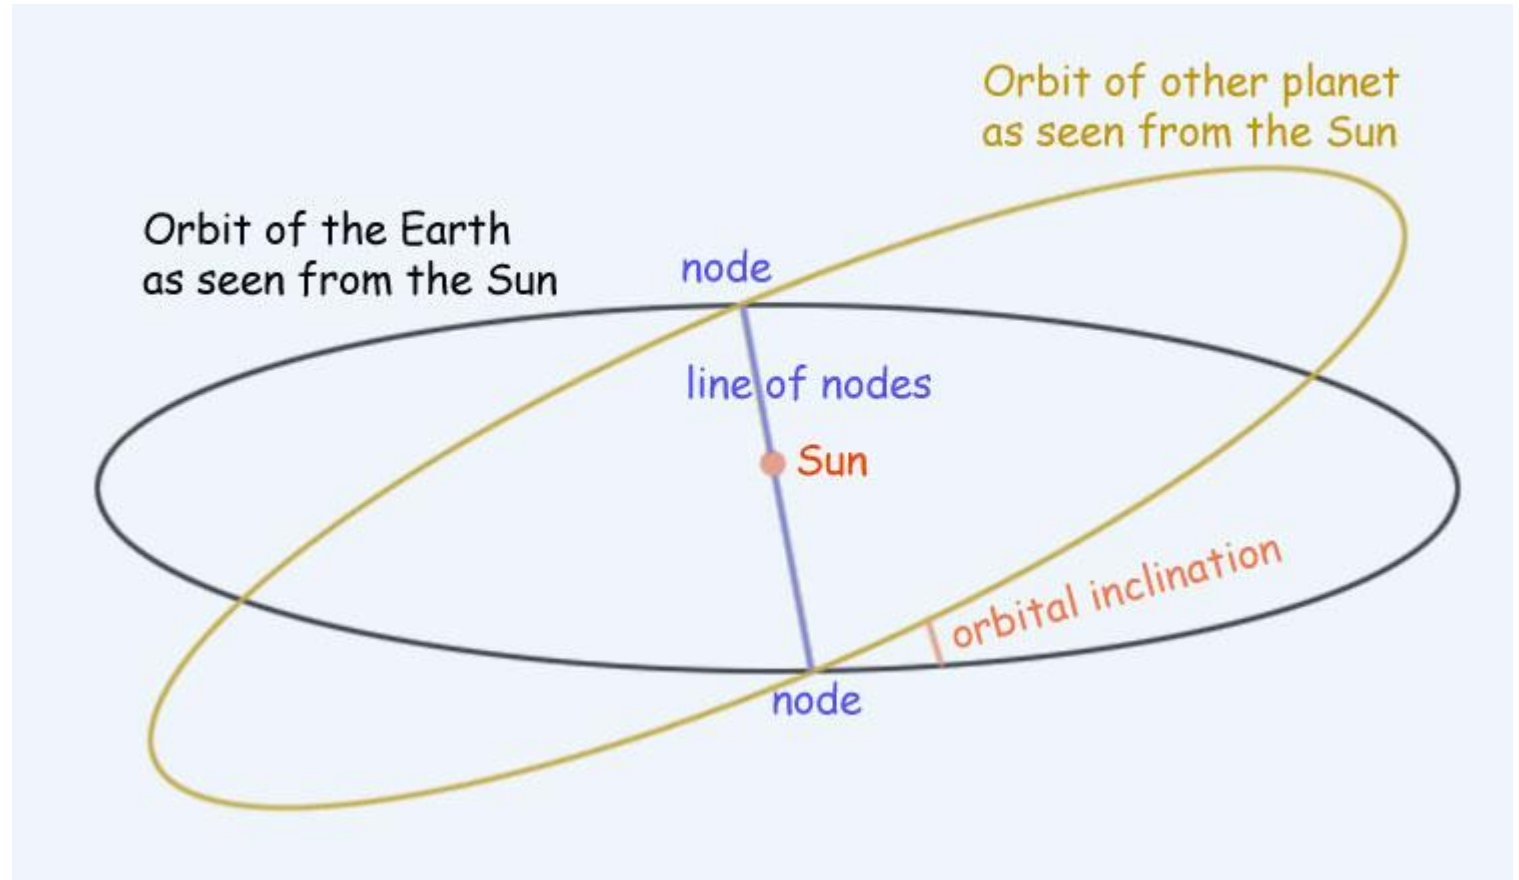

Astrologically, these two points describe developing issues pertaining to the planet's themes

The moon's nodes are observed during an eclipse

Evolutionary perspective -- the Moon's nodes show the nature of past life emotional imprinting which needs to be developed during the current life

Dynamic tension between the South Node (past) and the North Node (future) is true for all of the planets.

All planets, with their North and South Nodes reflect specific needs and desires for the purpose of evolution.

The **Planetary South Nodes** represent the history of each individual's past lives.

The **Planetary North Nodes** show us the next steps for evolution.

Common planes of reference include:

- Heliocentric orbit -- the ecliptic
- Geocentric orbit -- the Earth's equatorial plane