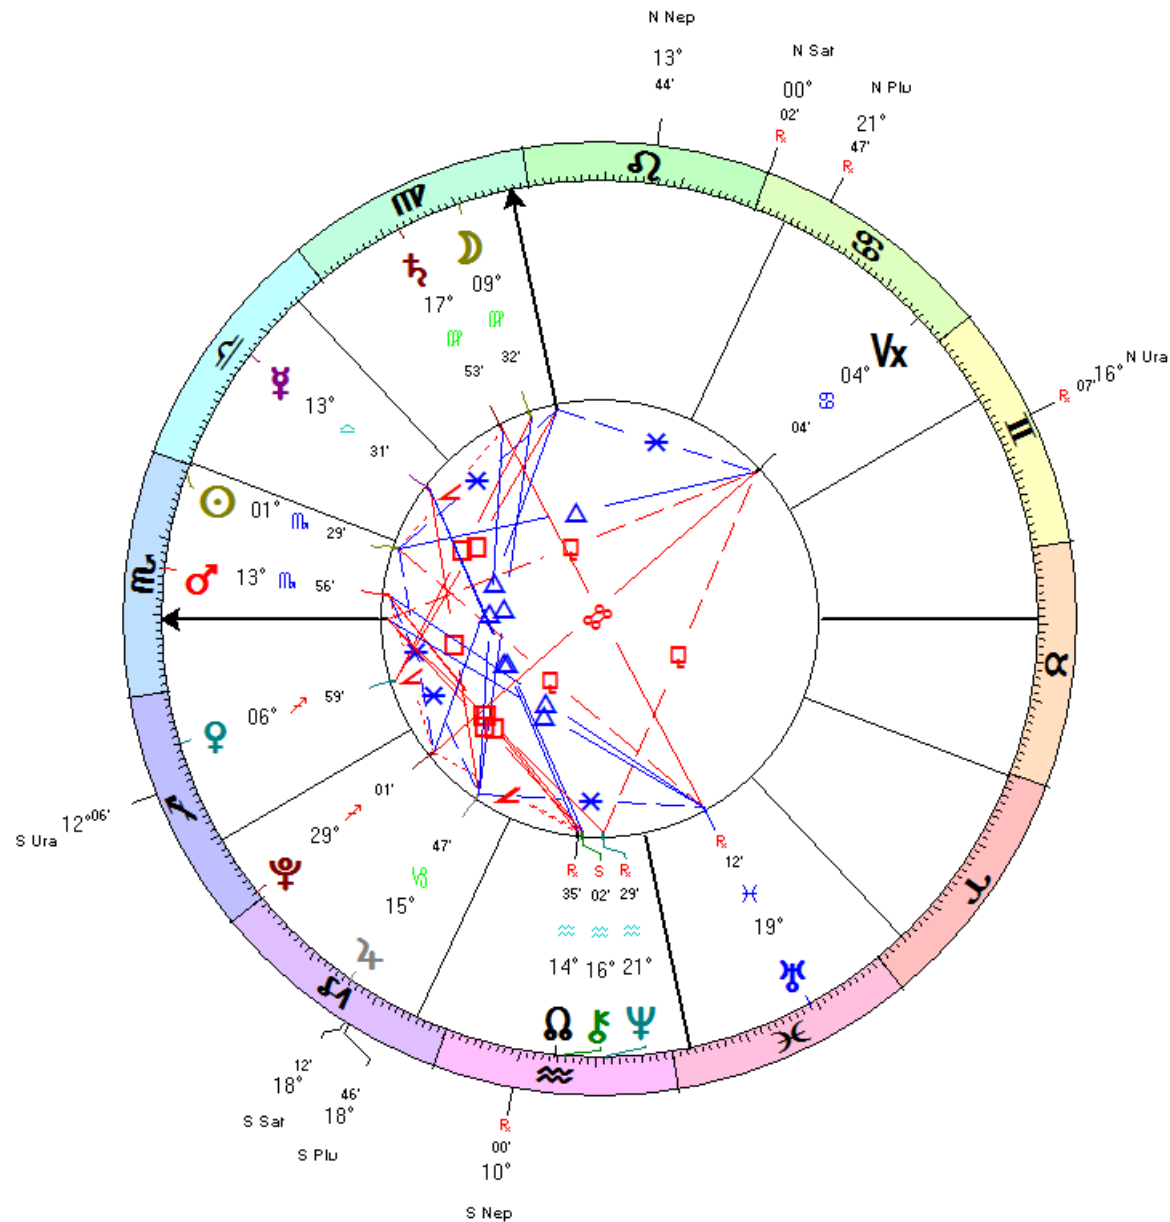

Financial Crisis

Event Chart

Oct 24 2008, Fri

9:00 am EDT +4:00

New York, New York

40°N42'51" 074°W00'23"

Geocentric

Tropical

Placidus

Mean Node

Notes -- Uranus square its NN

- June 2008 -- iPhone 3G
- June 2008 – Bill Gates focuses on B&MG Foundation
- Satoshi Nakamoto published Bitcoin algorithm Nov 2008
- Barak Obama wins election – Nov 2008 (Moon's Nodes conjunct Neptune's nodes)