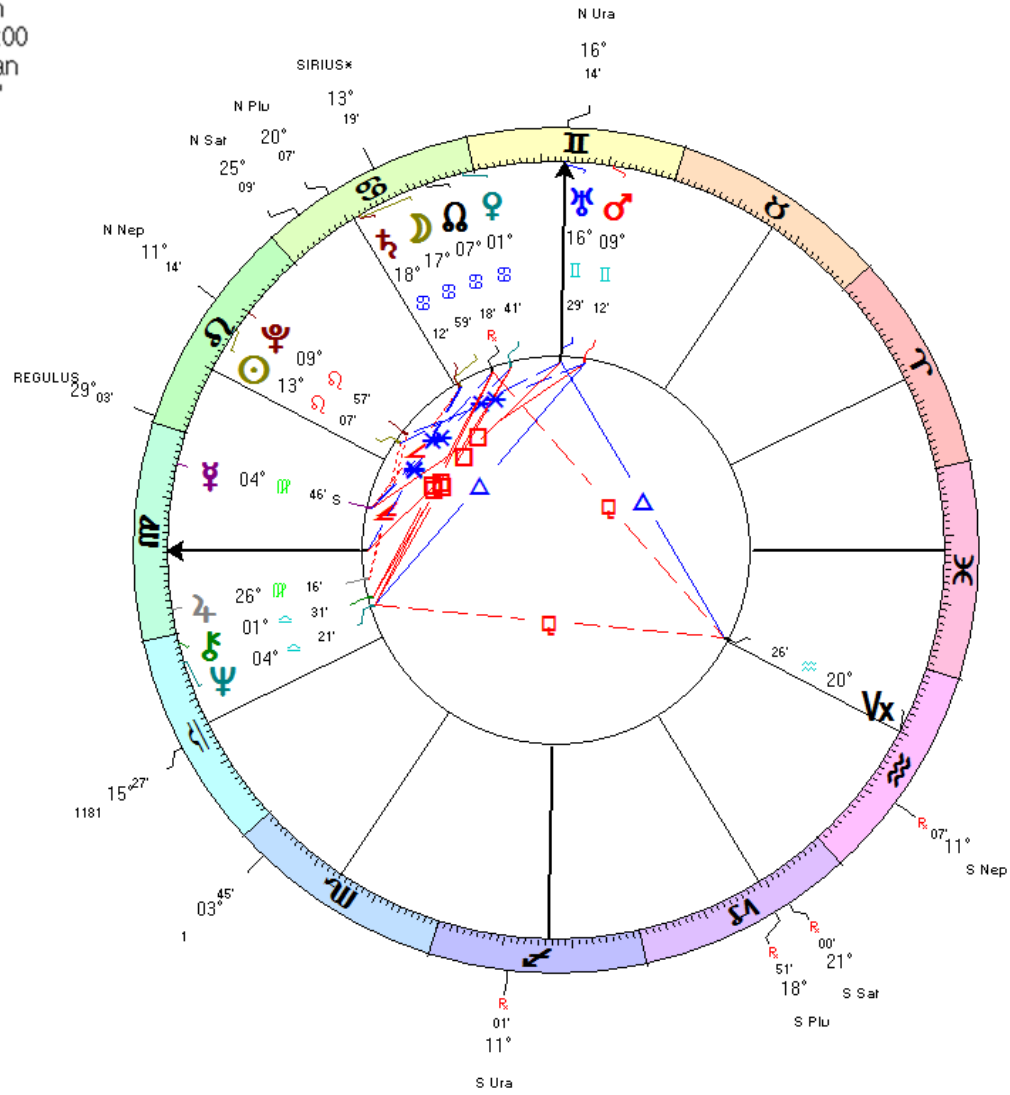

Notes:

- Mars & Uranus on Neptune's Nodes
- Uranus SN trine Mars
- Uranus SN sextile Uranus
- Mercury Lunar Node conjunct Regulus

Code of Conduct
"Don't Be Evil"

Lady Gaga
Natal Chart

Mar 28 1986, Fri
5:07 pm EST +5:00
New York, New York
40°N42'51" 074°W00'23"
Geocentric
Tropical
Placidus
Mean Node

Notes:

- Chiron conjunct NN Uranus
- Wide Grand Trines:
 - NN Saturn & Pluto, Mercury, Moon
 - NN Neptune, Saturn, Sun
- T-Square:
 - Neptune Nodes and Moon

Hiroshima Natal Chart

Aug 6 1945, Mon
8:15 am JST -9:00
Hiroshima, Japan
34°N24' 132°E27'

Geocentric
Tropical
Placidus
Mean Node

Sept 11, 2001 Event Chart

Sep 11 2001, Tue
8:46 am EDT +4:00
New York, NY
40°N42'51" 074°W00'23"

Geocentric
Tropical
Placidus
Mean Node

Hilary Clinton
Natal Chart

Oct 26 1947, Sun
8:00 pm CST+6:00
Chicago, Illinois
41°N51' 087°W39'
Geocentric
Tropical
Placidus
Mean Node