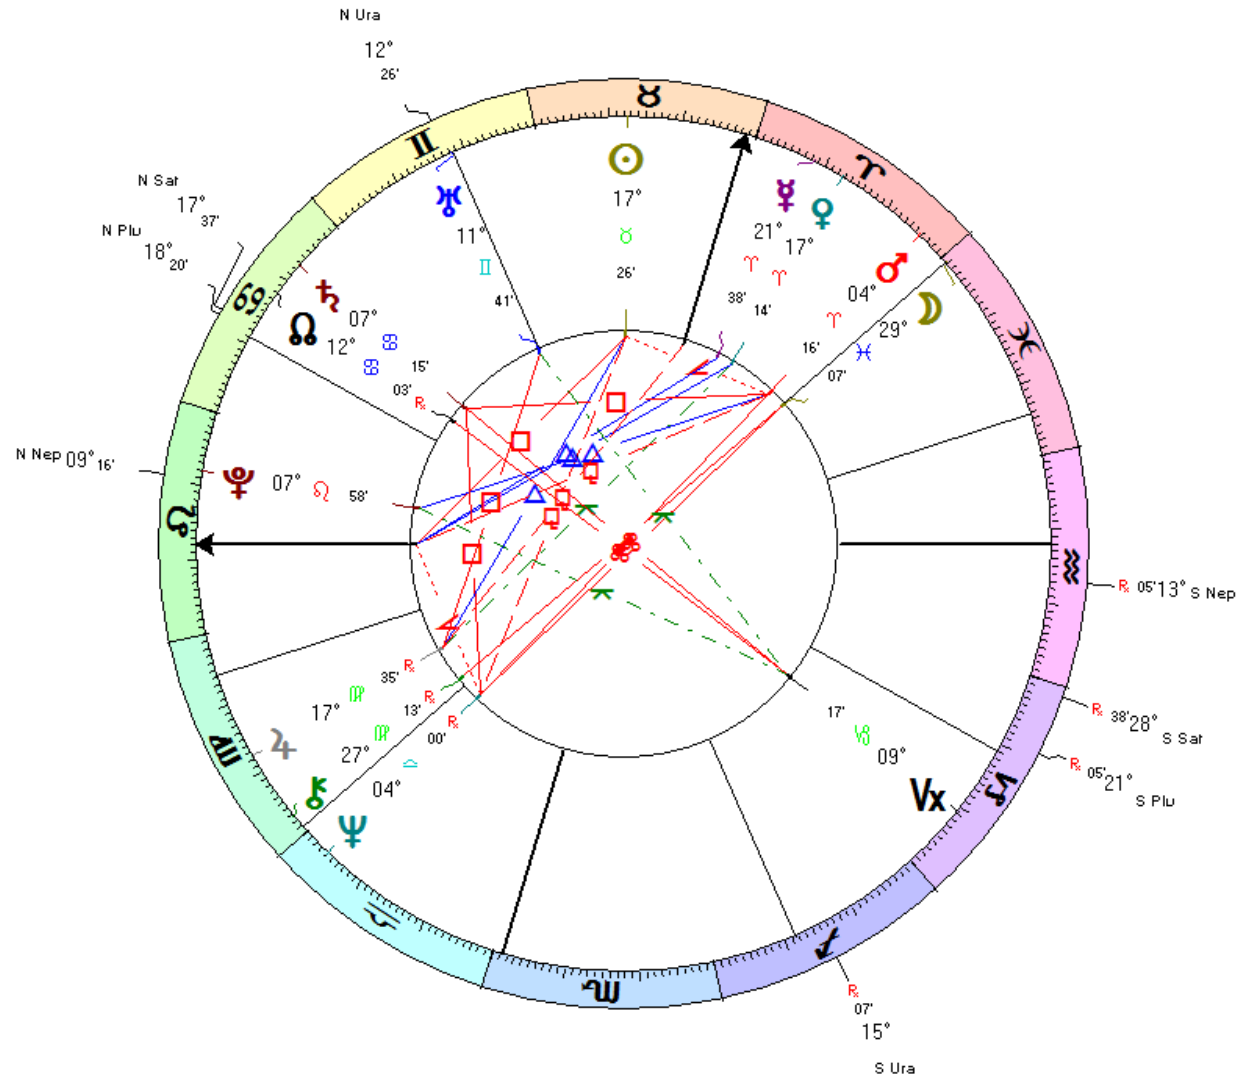

Notes:

- Death of Hitler in April 1945 exactly as Uranus was on its own north node in Gemini
- Military surrender May 8
- People were free to think again and follow their religious practice.

Financial Crisis