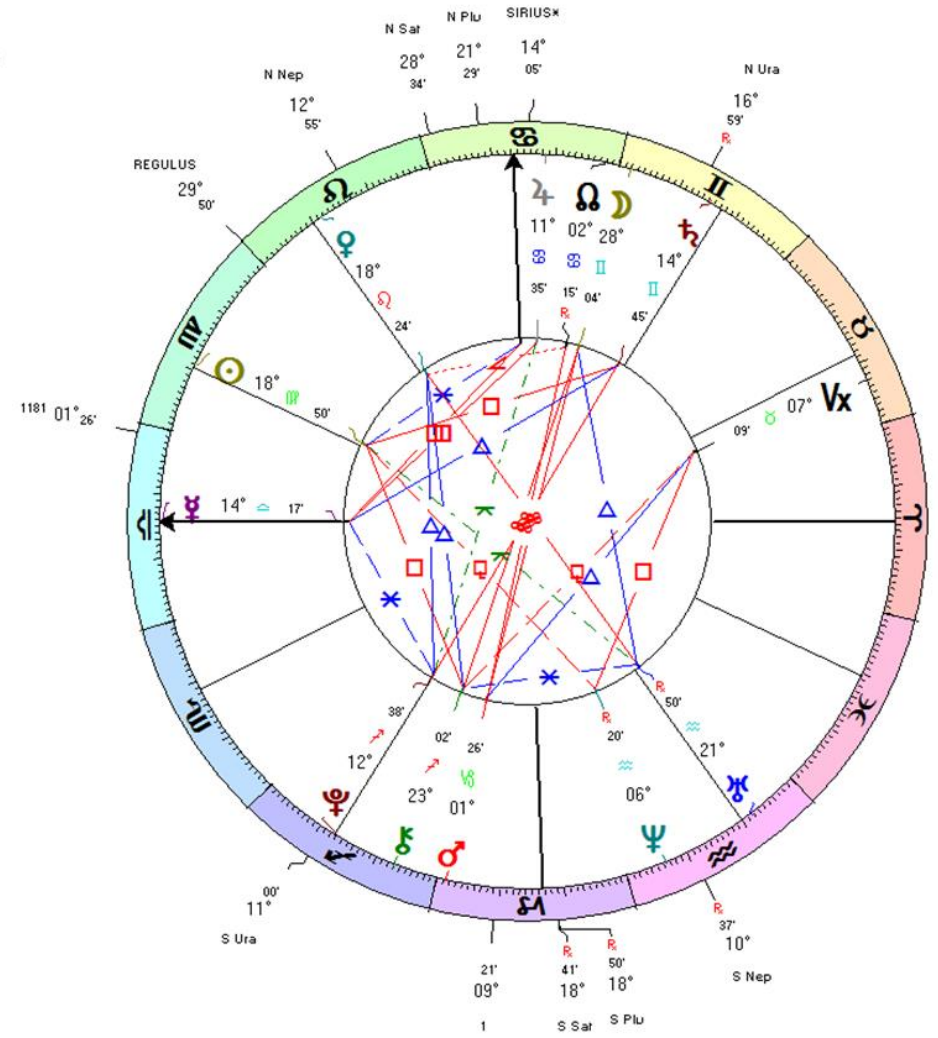

Notes:

- Death of Hitler in April 1945 exactly as Uranus was on its own north node in Gemini
- Military surrender May 8
- People were free to think again and follow their religious practice.

Financial Crisis

Notes:

- Mars & Uranus on Neptune's Nodes
- Uranus SN trine Mars
- Uranus SN sextile Uranus
- Mercury Lunar Node conjunct Regulus

Code of Conduct
"Don't Be Evil"

Lady Gaga
Natal Chart

Mar 28 1986, Fri
5:07 pm EST +5:00
New York, New York
40°N42'51" 074°W00'23"
Geocentric
Tropical
Placidus
Mean Node

Notes:

- Chiron conjunct NN Uranus
- Wide Grand Trines:
 - NN Saturn & Pluto, Mercury, Moon
 - NN Neptune, Saturn, Sun
- T-Square:
 - Neptune Nodes and Moon

Hiroshima Natal Chart

Aug 6 1945, Mon
8:15 am JST -9:00
Hiroshima, Japan
34°N24' 132°E27'

Geocentric
Tropical
Placidus
Mean Node

Sept 11, 2001 Event Chart

Sep 11 2001, Tue
8:46 am EDT +4:00
New York, NY
40°N42'51" 074°W00'23"

Geocentric
Tropical
Placidus
Mean Node

Hilary Clinton
Natal Chart

Oct 26 1947, Sun
8:00 pm CST+6:00
Chicago, Illinois
41°N51' 087°W39'
Geocentric
Tropical
Placidus
Mean Node