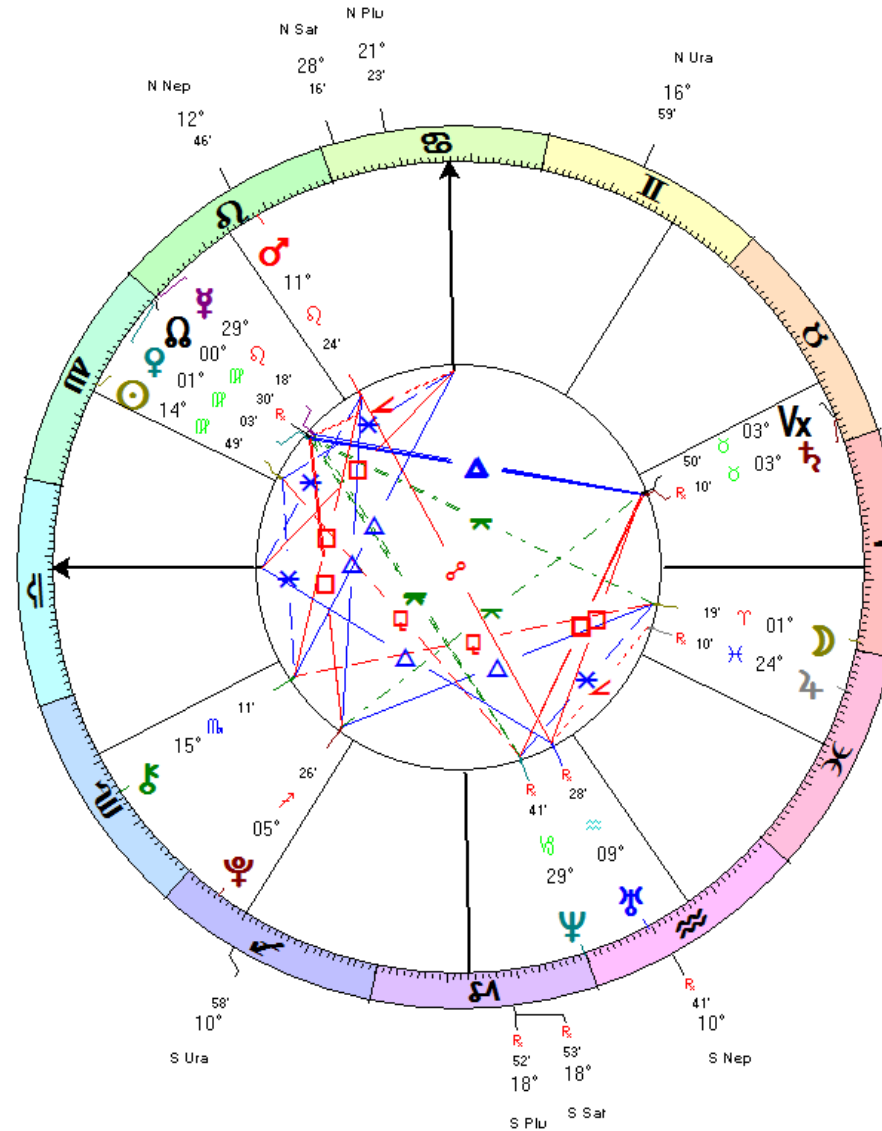

Notes:

- Death of Hitler in April 1945 exactly as Uranus was on its own north node in Gemini
- Military surrender May 8
- People were free to think again and follow their religious practice.

Financial Crisis

The south node in Aquarius describes:

- mind as a creative tool
- development of science and technology
- human beings gain more control over life processes

Goggle first operates

Natal Chart

Sep 7 1998, Mon
9:00 am PDT+7:00
Menlo Park, California
37°N27'14" 122°W10'52"
*Geocentric
Tropical
Placidus
Mean Node*

Notes:

- Mars & Uranus on Neptune's Nodes
- Uranus SN trine Mars
- Uranus SN sextile Uranus
- Mercury Lunar Node conjunct Regulus

Code of Conduct
"Don't Be Evil"

Lady Gaga
Natal Chart

Mar 28 1986, Fri
5:07 pm EST +5:00
New York, New York
40°N42'51" 074°W00'23"
Geocentric
Tropical
Placidus
Mean Node